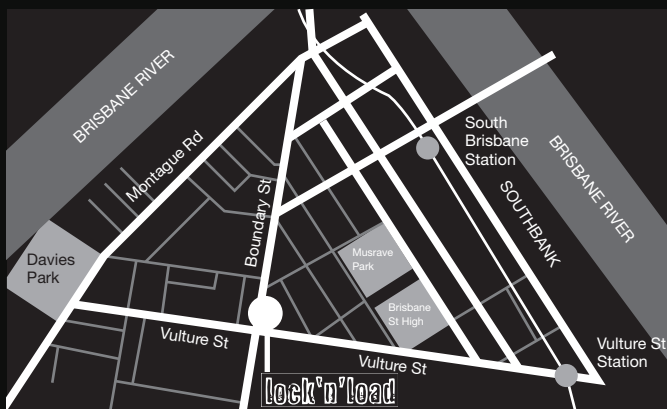

Exhibition Hours & Location

March 2nd to April 6th 2011

Downstairs @ Lock & Load Bistro

Check the website: <http://www.locknloadbistro.com.au>

10am til late

Contact

Clay Smith - 0438 192 066

www.claysmithart.com